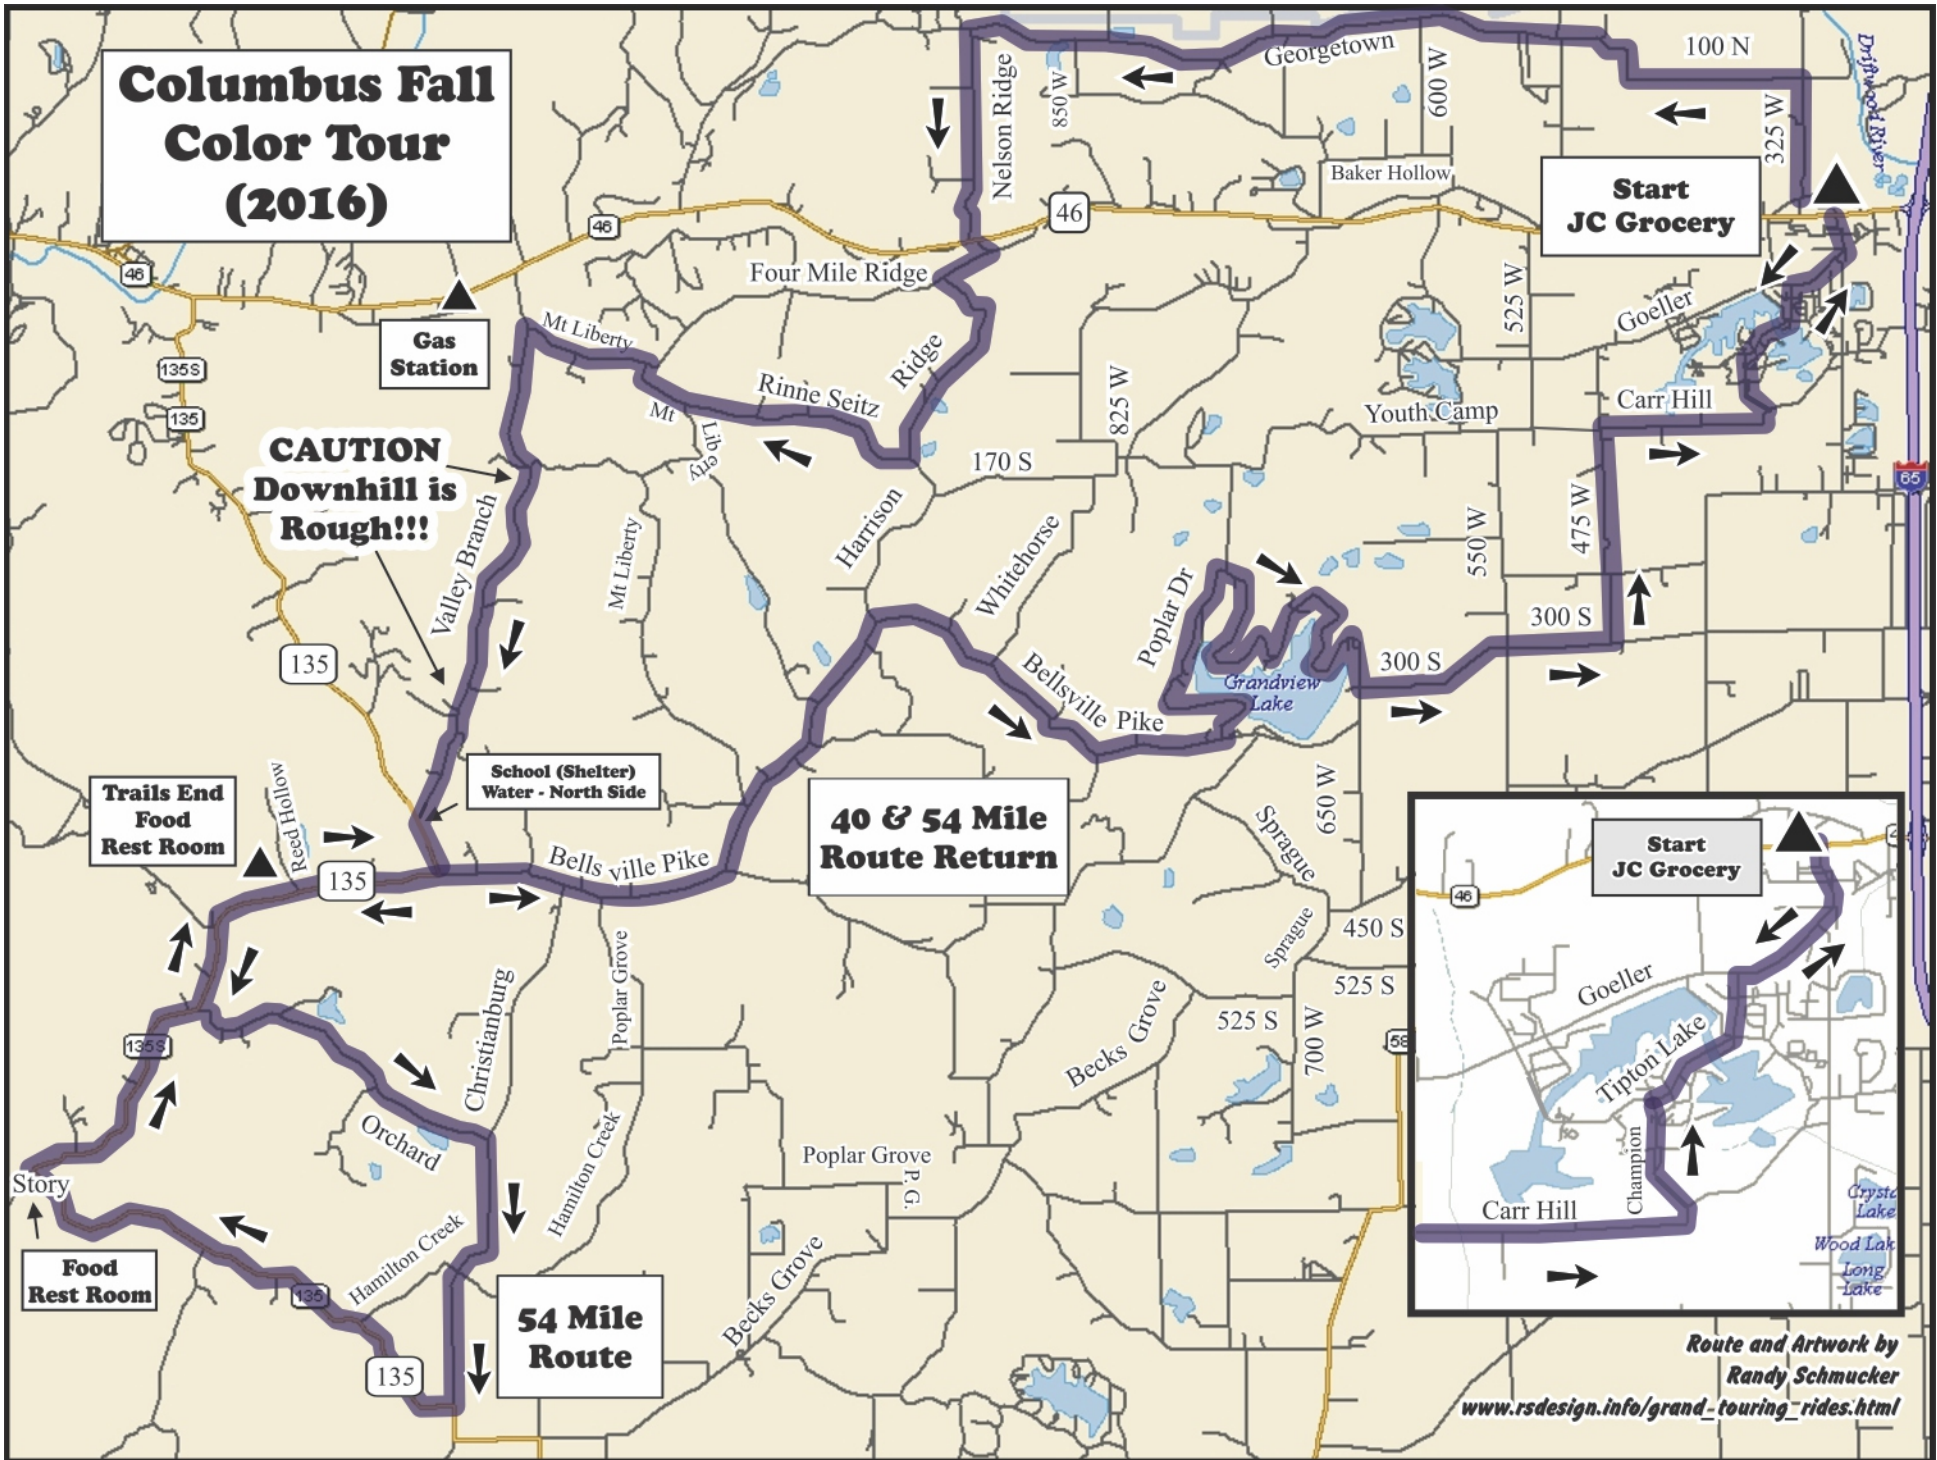

Columbus Fall Color Tour (2016)

Route and Artwork by
Randy Schmucker
www.rsdesign.info/grand_touring_rides.html

Columbus Fall Color Tour

Grand Touring Ride

54 Mile Route			41 Mile Route		
Mile	Turn	Street Name	Mile	Turn	Street Name
		Parking Lot - Start			Parking Lot - Start
0	R	325 W	0	R	325 W
0.9	L	Georgetown Rd / 100 N	0.9	L	Georgetown Rd / 100 N
7.4	L	Nelson Ridge Rd	7.4	L	Nelson Ridge Rd
9.0	L	Caution - Heavy Traffic	9.0	L	Caution - Heavy Traffic
		S.R. 46			S.R. 46
9.0	R	Old Nashville Rd	9.0	R	Old Nashville Rd
9.1	R	Four Mile Ridge Rd	9.1	R	Four Mile Ridge Rd
9.5	L	Harrison Ridge Rd	9.5	L	Harrison Ridge Rd
11.2	R	Rinnie Seitz Rd	11.2	R	Rinnie Seitz Rd
13.0	S	Mt Liberty Rd (Straight – NO Uphill)	13.0	S	Mt Liberty Rd (Straight) (Straight – NO Uphill)
13.5	L	Mt Liberty Rd (NO Uphill)	13.5	L	Mt Liberty Rd (NO Uphill)
14.4	L	Valley Branch Rd	14.4	L	Valley Branch Rd
18.3	L	S.R. 135	18.3	L	S.R. 135
19.8		Rest Stop – Trails End	19.8		Rest Stop – Trails End
19.8	R	S.R. 135	19.8	L	S.R. 135
21.1	L	Orchard Rd	20.8	R	Bellsville Pike
23.7	R	Christianburg Rd	28.1	L	Poplar Dr becomes W Grandview Dr
25.8	R	S.R. 135	33.7	L	300 S
33.1		Rest Stop – Trails End	35.6	L	475 W
33.1	L	S.R. 135	36.1	L	250 S
34.1	R	Bellsville Pike	36.1	R	475 W
41.4	L	Poplar Dr becomes W Grandview Dr	37.2	R	Carr Hill Rd
47.0	L	300 S	38.5	L	Champion Dr (No Sign)
48.9	L	475 W	39.0	R	Tipton Lake Blvd
49.4	L	250 S	39.7	R	Goeller Rd
49.4	R	475 W	40.5	S	Parking Lot
50.5	R	Carr Hill Rd			
51.8	L	Champion Dr (No Sign)			
52.3	R	Tipton Lake Blvd			
53.0	R	Goeller Rd			
53.8	S	Parking Lot			

Connie's Cell Phone: (317) 777-9630

Grand Touring Ride Philosophy: To emphasize the enjoyment of bicycling as a group and social activity and as a method to explore and discover Indiana and other destinations.

www.rsdesign.info/grand_touring_rides.html