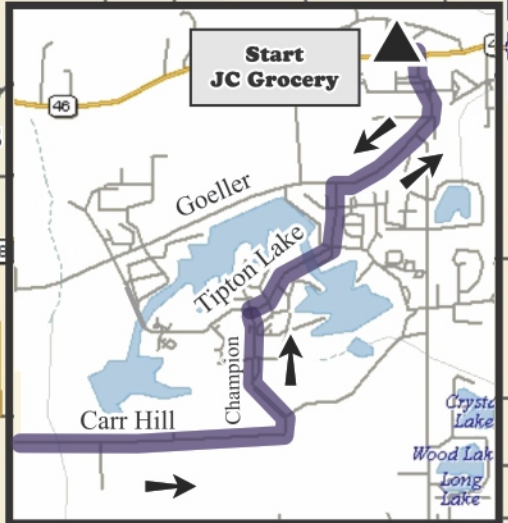

Columbus Fall Color Tour (2016)

Route and Artwork by
Randy Schmucker
www.rsdesign.info/grand_touring_rides.html

Columbus Fall Color Tour

Grand Touring Ride

54 Mile Route			41 Mile Route		
Mile	Turn	Street Name	Mile	Turn	Street Name
		Parking Lot - Start			Parking Lot - Start
0	R	325 W	0	R	325 W
0.9	L	Georgetown Rd / 100 N	0.9	L	Georgetown Rd / 100 N
7.4	L	Nelson Ridge Rd	7.4	L	Nelson Ridge Rd
9.0	L	Caution - Heavy Traffic	9.0	L	Caution - Heavy Traffic
		S.R. 46			S.R. 46
9.0	R	Old Nashville Rd	9.0	R	Old Nashville Rd
9.1	R	Four Mile Ridge Rd	9.1	R	Four Mile Ridge Rd
9.5	L	Harrison Ridge Rd	9.5	L	Harrison Ridge Rd
11.2	R	Rinnie Seitz Rd	11.2	R	Rinnie Seitz Rd
13.0	S	Mt Liberty Rd (Straight – NO Uphill)	13.0	S	Mt Liberty Rd (Straight) (Straight – NO Uphill)
13.5	L	Mt Liberty Rd (NO Uphill)	13.5	L	Mt Liberty Rd (NO Uphill)
14.4	L	Valley Branch Rd	14.4	L	Valley Branch Rd
18.3	L	S.R. 135	18.3	L	S.R. 135
19.8		Rest Stop – Trails End	19.8		Rest Stop – Trails End
19.8	R	S.R. 135	19.8	L	S.R. 135
21.1	L	Orchard Rd	20.8	R	Bellsville Pike
23.7	R	Christianburg Rd	28.1	L	Poplar Dr becomes W Grandview Dr
25.8	R	S.R. 135	33.7	L	300 S
33.1		Rest Stop – Trails End	35.6	L	475 W
33.1	L	S.R. 135	36.1	L	250 S
34.1	R	Bellsville Pike	36.1	R	475 W
41.4	L	Poplar Dr becomes W Grandview Dr	37.2	R	Carr Hill Rd
47.0	L	300 S	38.5	L	Champion Dr (No Sign)
48.9	L	475 W	39.0	R	Tipton Lake Blvd
49.4	L	250 S	39.7	R	Goeller Rd
49.4	R	475 W	40.5	S	Parking Lot
50.5	R	Carr Hill Rd			
51.8	L	Champion Dr (No Sign)			
52.3	R	Tipton Lake Blvd			
53.0	R	Goeller Rd			
53.8	S	Parking Lot			

Connie's Cell Phone: (317) 777-9630

Grand Touring Ride Philosophy: To emphasize the enjoyment of bicycling as a group and social activity and as a method to explore and discover Indiana and other destinations.